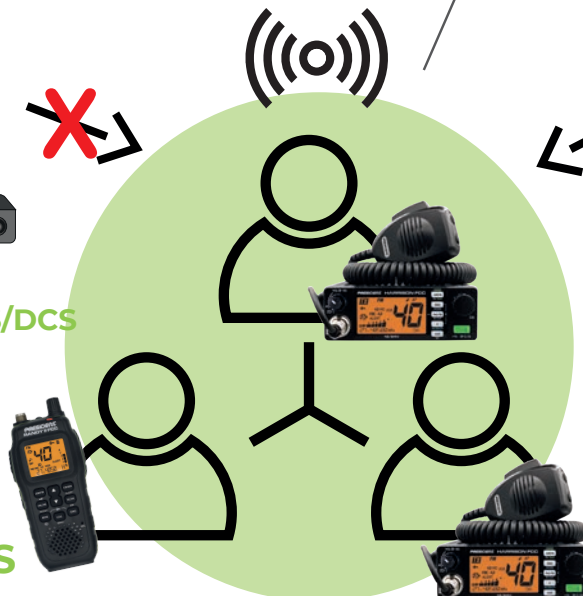

Your group
with **CTCSS/DCS**